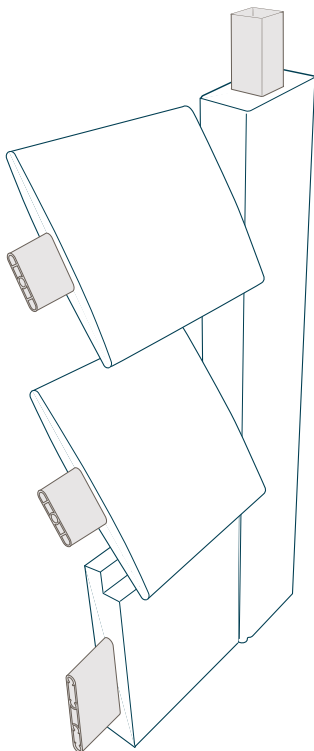

GREAT VALUE SIMPLE SOLUTION

Long lasting water proof product. Giving you the precision of synthetic materials with the beauty, character and elegance of a traditional plantation shutter.

FEATURES & BENEFITS

ALUMINIUM CORE STRUCTURE

Forte Shutters are the only product on the market to have full metal reinforcement.

20 YEAR WARRANTY
Structural

CONSISTENT PAINT FINISH

Low voc water based paint. Gives you an enviromentally friendly and long lasting finish.

5 YEAR WARRANTY
Paint Finish

ALUMINIUM CORE
POLY PLANTATION SHUTTERS

FORTÉ
PLANTATIONSHUTTERS